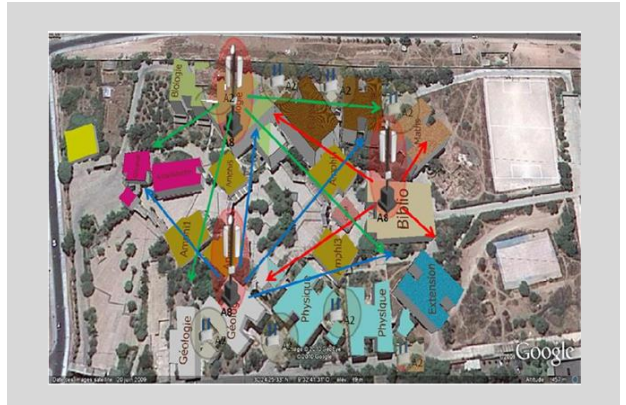

About Altai

Altai Technologies is a leading supplier of carrier-grade Wi-Fi products and technologies with a distribution network reaching 100 countries. Altai Super WiFi is the leading solution for vertical industrial markets, covering over 200 terminal ports and airports globally.

The Altai Super WiFi Solution includes a complete portfolio of indoor and outdoor products for carriers, WISPs, and enterprises to support a wide range of applications such as mobile data off load, public access, WLAN access, and backhaul.

Utilizing patented smart antenna technology, as well as a cloud-based management system called AltaiCare, the Altai Super WiFi Solution is designed from the ground up to deliver WiFi networks that have unprecedented performance, reliability, scalability, and manageability.

Contact Us

Headquarters
Unit 209, 2/F, Lakeside 2, 10 Science Park
West Avenue, HK Science Park, Shatin,
Hong Kong

Phone: +852 3758 6000
Fax: +852 2607 4021
Email: info@altaitechnologies.com

www.altaittechnologies.com