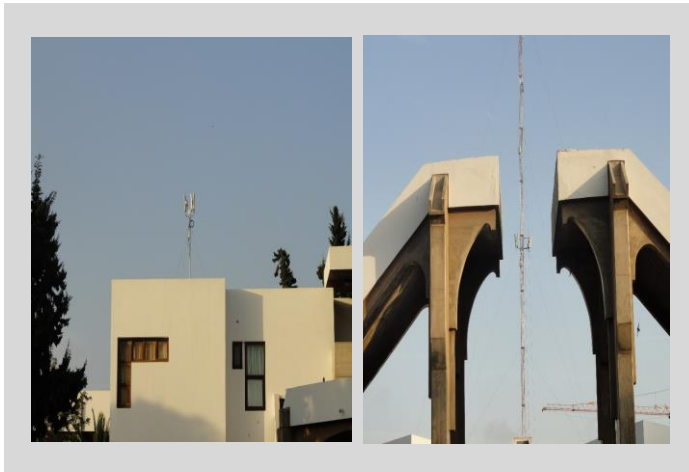

## The Solution

With various antenna downtilt on different sectors, the Altai A8ns' are installed on light poles to provide large area outdoor Wi-Fi coverage while C1ns' are used as CPE's to extend the Wi-Fi signal from outdoor to indoor areas.