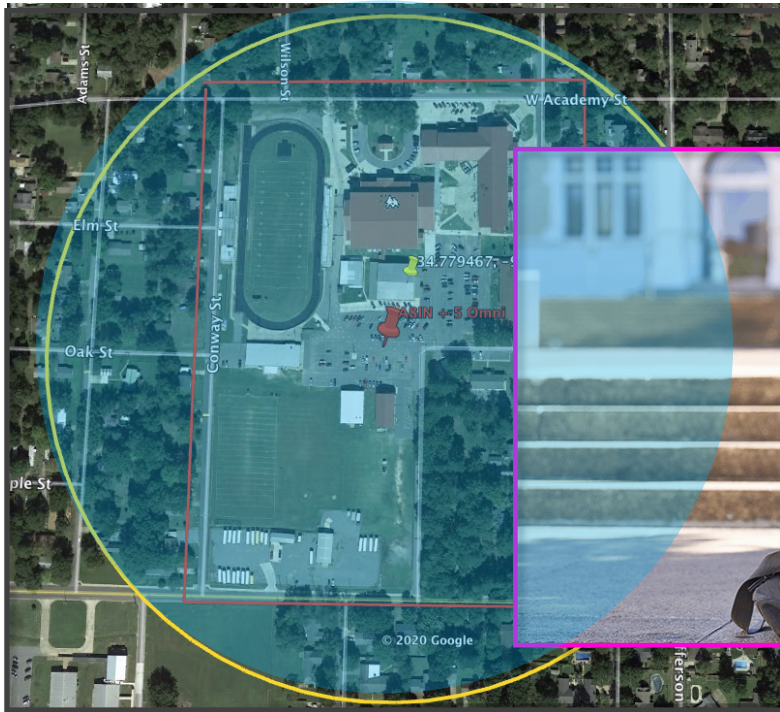

SuperWifi Combines Extended Range with Quick and Simplified Deployment for Remote Learning Hot Zones

Kryst Wireless offers Altai Technologies' wide selection of SuperWifi products with out-of-the-box, fast deployment and coverage range of up to a mile. SuperWifi is an ideal solution to address the connectivity chasm for large campuses, dispersed hot zones, remote housing clusters and many other challenging wireless connectivity scenarios for remote learning.