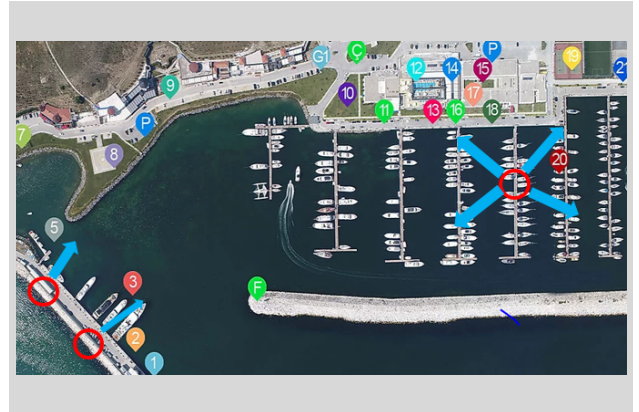

The Challenge

- Expansive outdoor area of over 155,000 sqm
- Limited locations for equipment installation
- Large number of simultaneous users