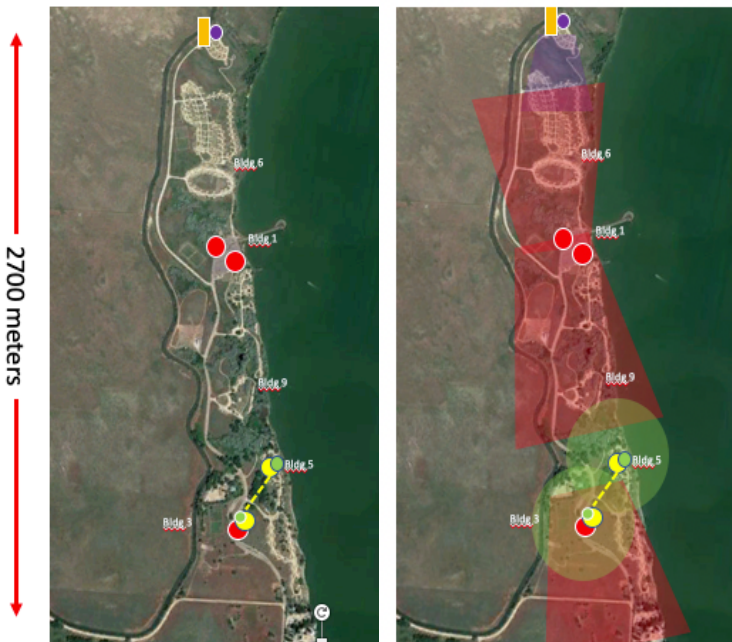

Super Wifi Delivers Cost Effective, Wide Area Coverage for Jackson Lake Campground and Marina

Jackson Lake State Park was established in 1962 and is known as an “oasis in the plains.” Located in northeastern Colorado, visitors enjoy some of the best boating, fishing, swimming and water skiing conditions in the state. With 3,303 acres of land and water to explore, park officials were seeking a cost effective wireless connectivity solution able to address the entire 2.7 kilometer expanse of campgrounds and marina.

Kryst Wireless' Colorado-based system integration partner- Wiggins Telephone - accepted the challenge and deployed a Super Wifi-based managed network solution supporting all visitors' standard wifi enabled devices while blanketing the entire park with just six (6) Access points.

Jackson Reservoir was built by the South Platte Land, Reservoir and Irrigation Company in 1902

Wiggins Telephone used just six (6) Super Wifi APs to cover the full 2.7 Kilometers of the Jackson Lake State Park and Marina

Three different Super Wifi Access Points were used for the Jackson Lake State Park deployment...

Qty 3

A3-EI Super WiFi AP
Integrated Antenna
Dual-Band
3x3 802.11ac

QTY 2

A2
Ext. 2.4G/Int. 5G
Antenna
Wireless Bridge
2x2 802.11ac